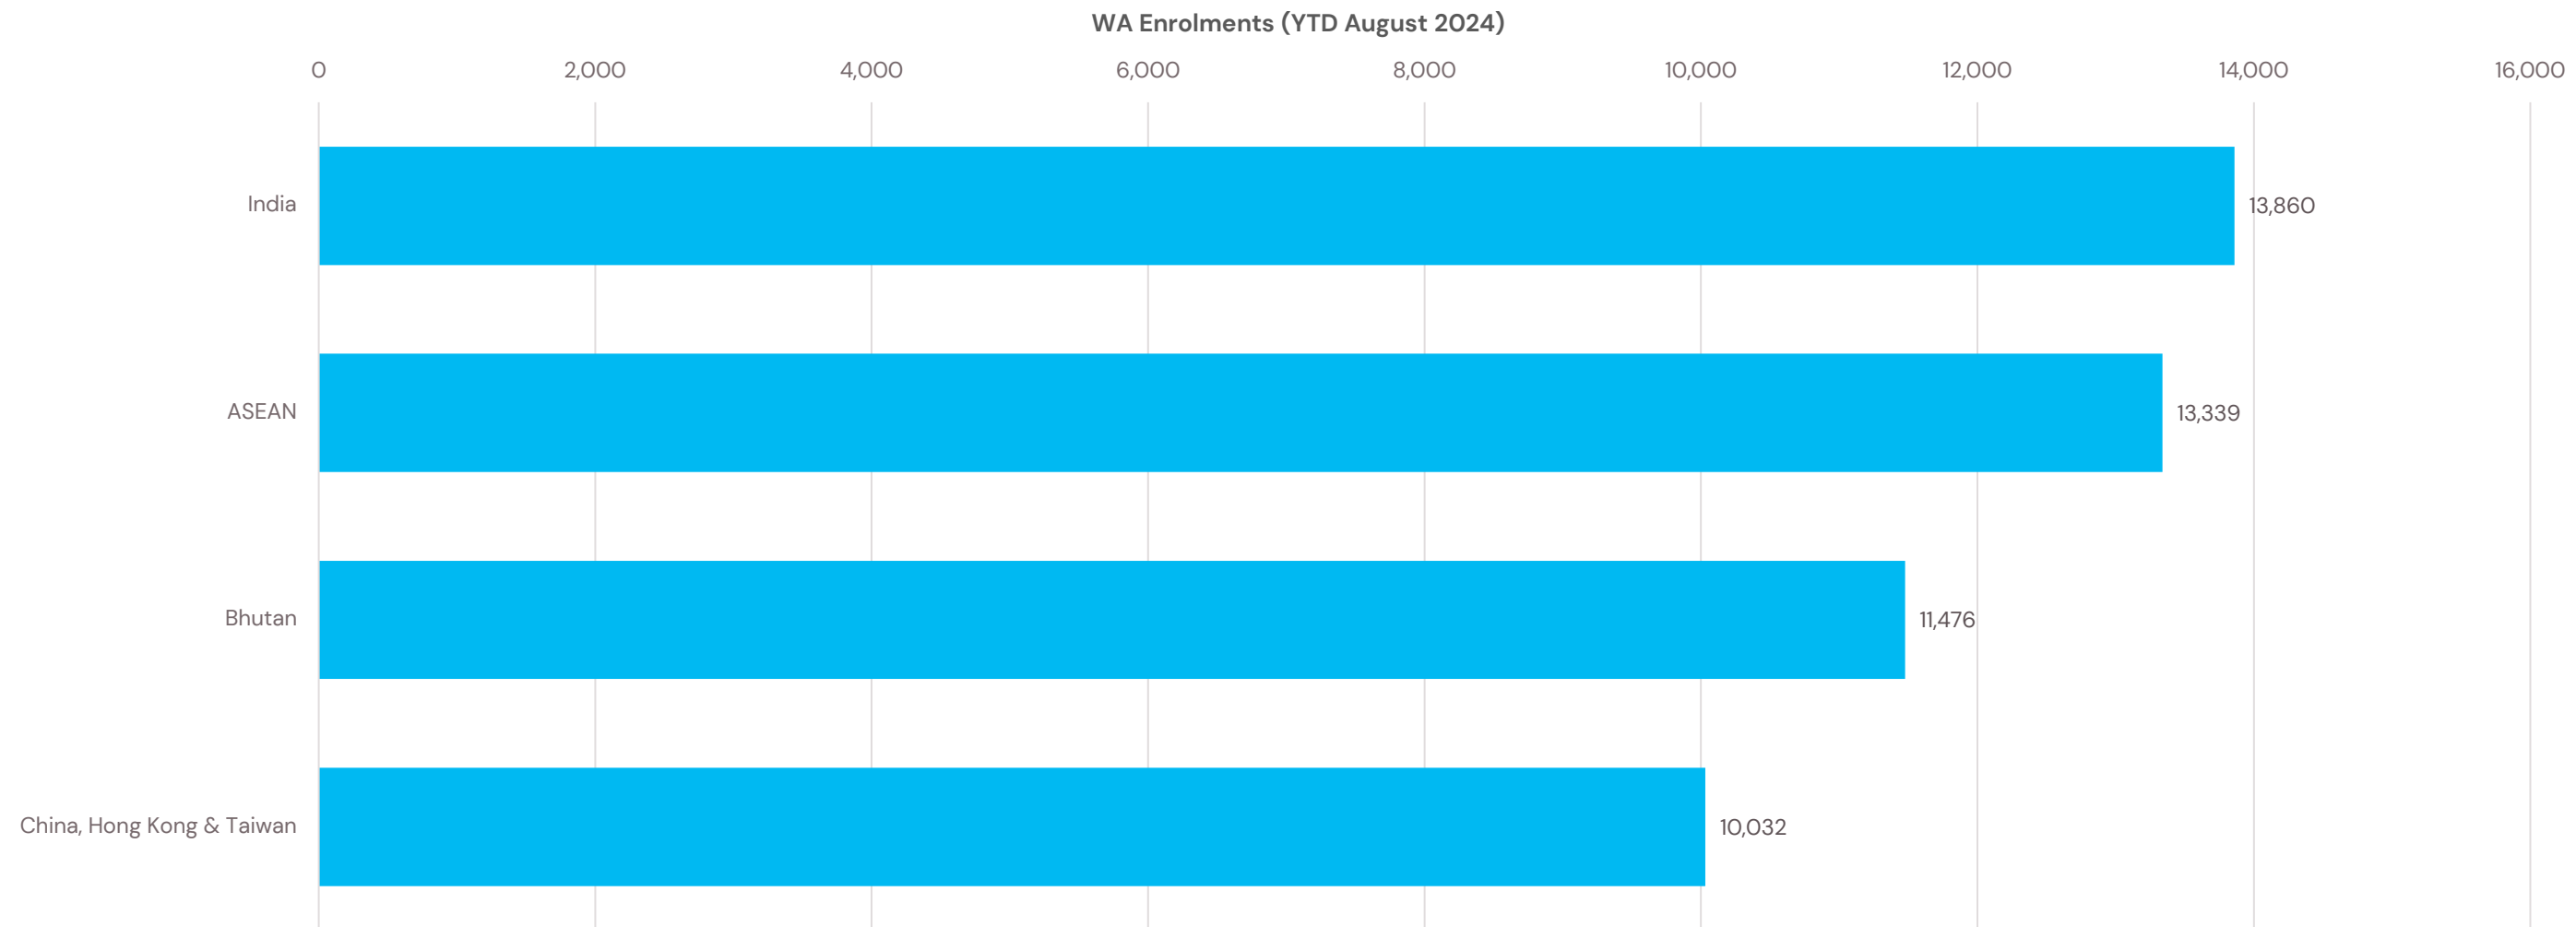

6-Year Trend of WA Enrolments
(YTD August 2024)

Our students come from...

WA Enrolments based on the Top 10 Countries
(YTD August 2024)

When clustered...

WESTERN AUSTRALIA
IT'S LIKE
NO OTHER.

StudyPerth 西澳州国际教育最高机构