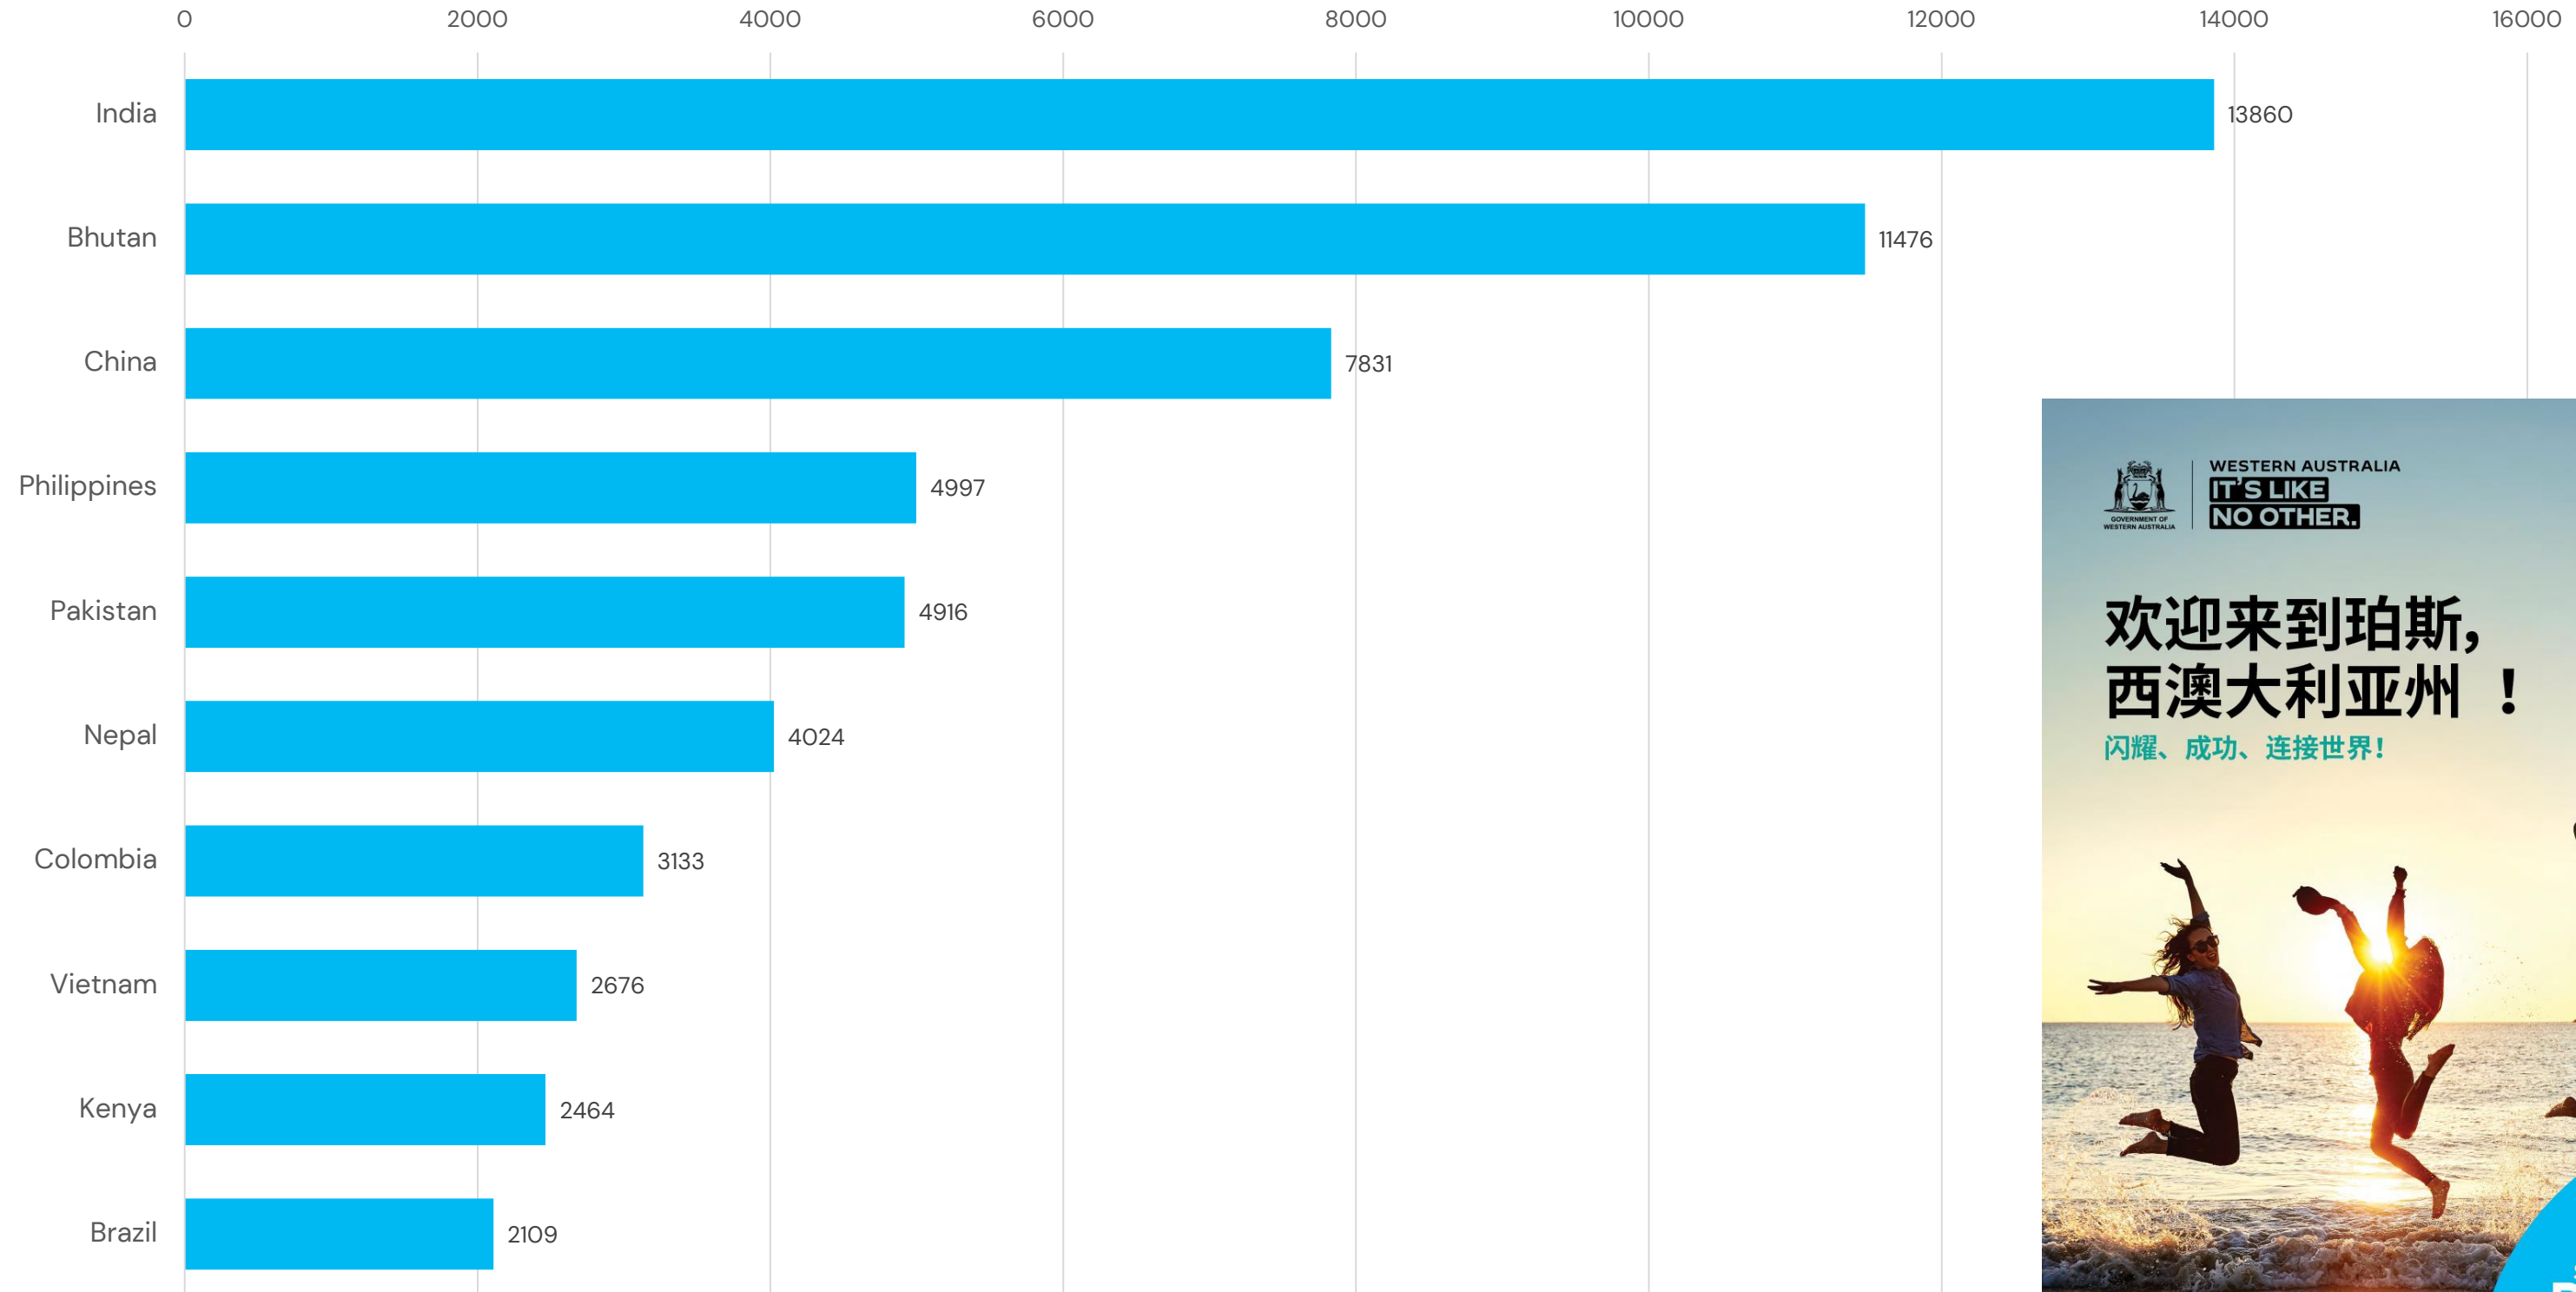

6-Year Trend of WA Enrolments
(YTD August 2024)

Our students come from...

WA Enrolments based on the Top 10 Countries
(YTD August 2024)

When clustered...

WESTERN AUSTRALIA
IT'S LIKE
NO OTHER.

StudyPerth 西澳州国际教育最高机构